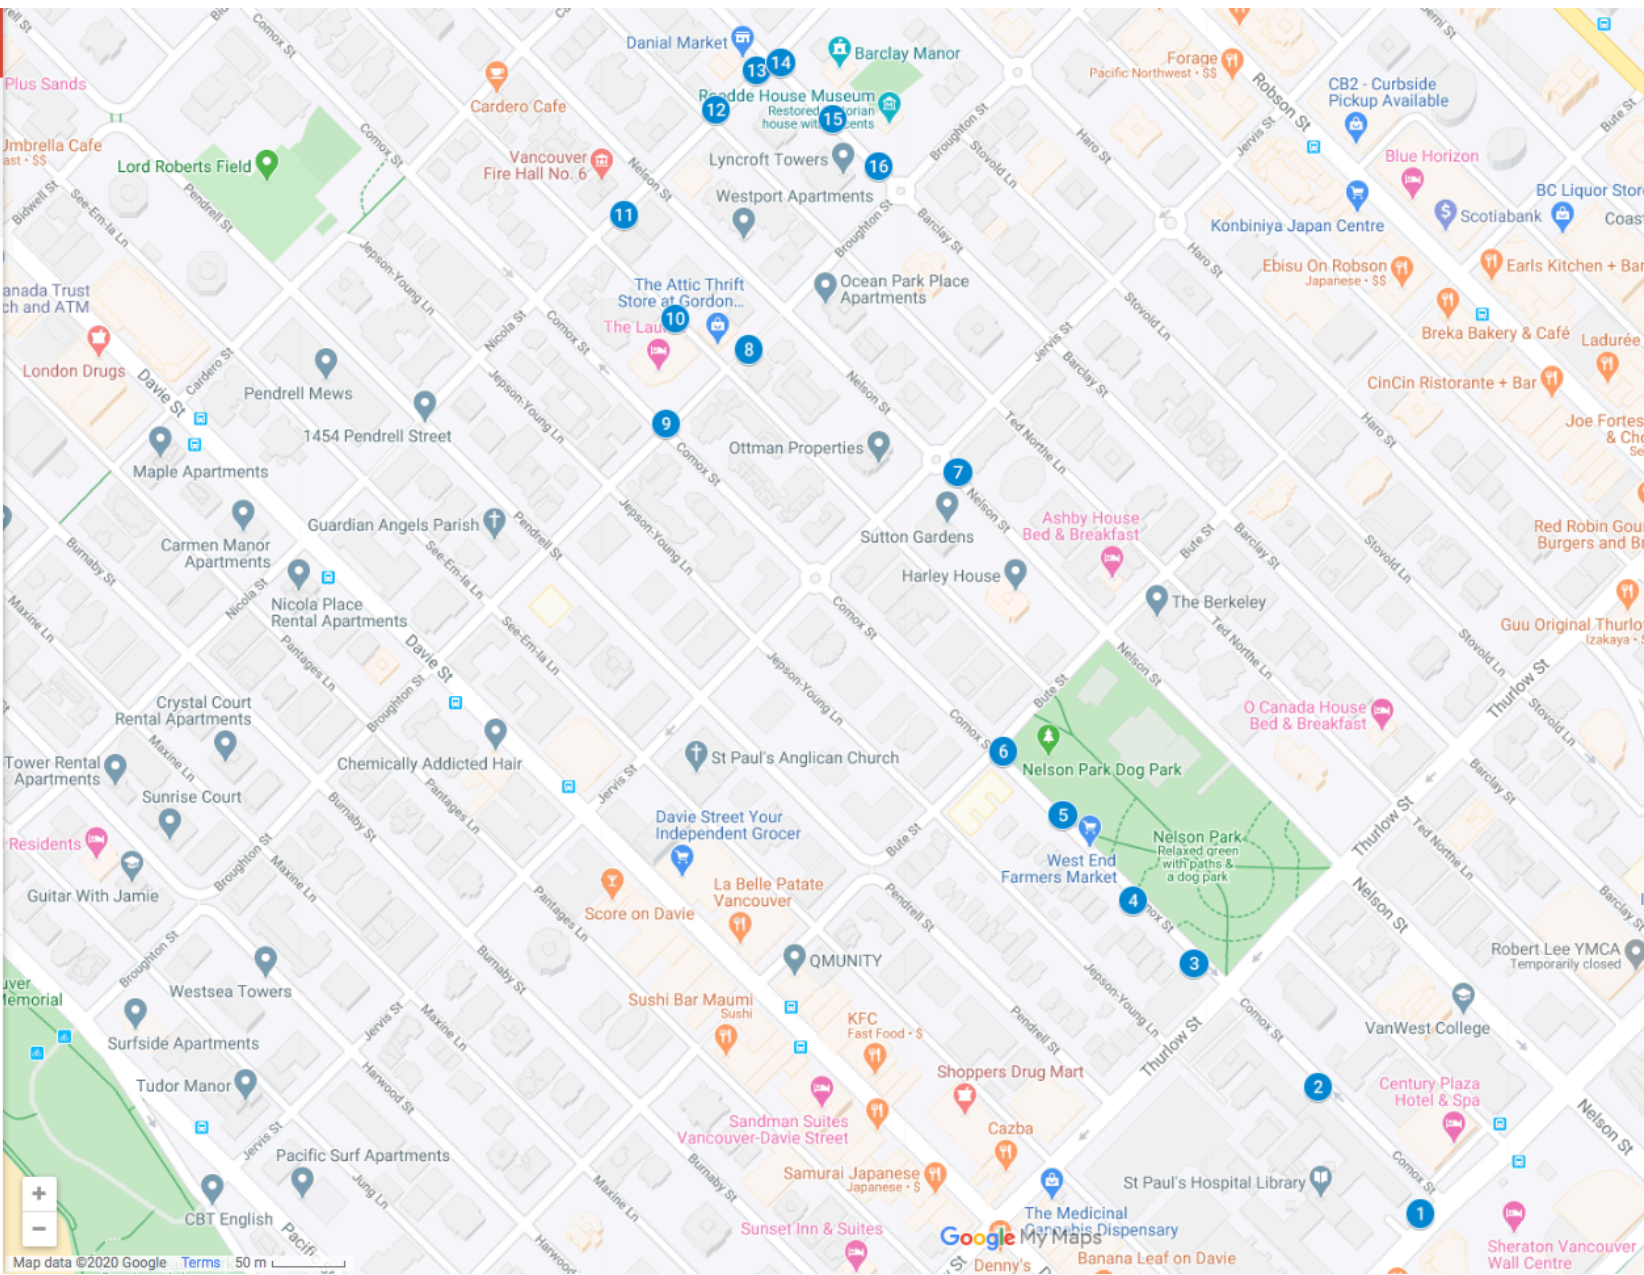

☰ **Connections: West End ...** 🔍 ⋮

▼ This map documents a soundwalk in the West End of Vancouver, BC on May 22, 2020, highlighting "listening stations" and prompts  
6 views

[SHARE](#) [EDIT](#)

- ☑️ **Connections: West End Vancouver BC**
- 1 Point 1, Start: Listen to the love SPH
  - 2 Point 2: Birdsong and exhaust
  - 3 Point 3: Hear life pulsing here. Gratitude
  - 4 Point 4: Water. Life. Listen
  - 5 Point 5: Listen to realities
  - 6 Point 6: A Walk in the Park
  - 7 Point 7: Moving sounds, eyes closed
  - 8 Point 8: Slow down. Listen. Pause. Reflect. ...
  - 9 Point 9: The babbling wheels of progress
  - 10 Point 10: Hear the drone of technology. Her...
  - 11 Point 11: Hug a tree. Listen. Engage
  - 12 Point 12: Sounds of development
  - 13 Point 13: Gratitude
  - 14 Point 14: Trees rustling. World speaking.
  - 15 Point 15: Heart park
  - 16 Point 16, End: Listen to history and the futu...

Made with Google My Maps